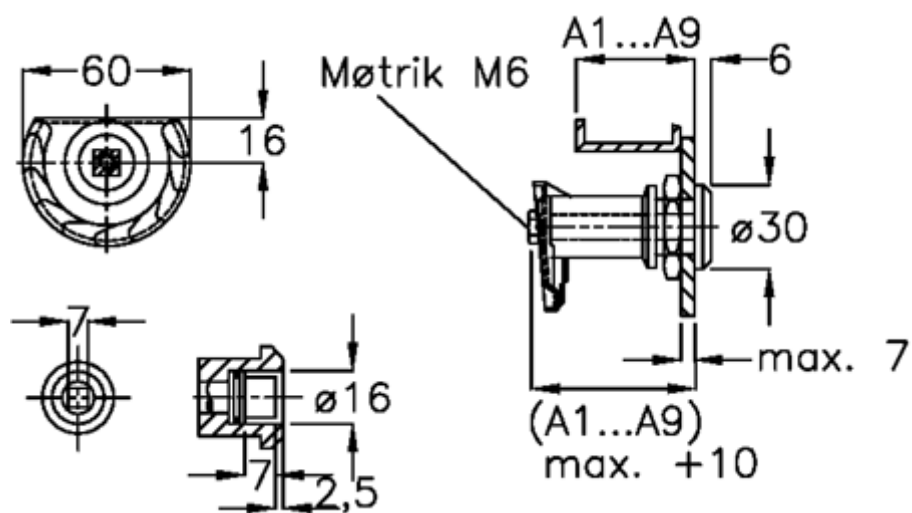

# Data Sheet

Article number: 209180141  
Description: E+G Door lock  
GN 119-VK7-A4-NI

## Measures

Door + frame thickness = 32-40

Measure type = A4